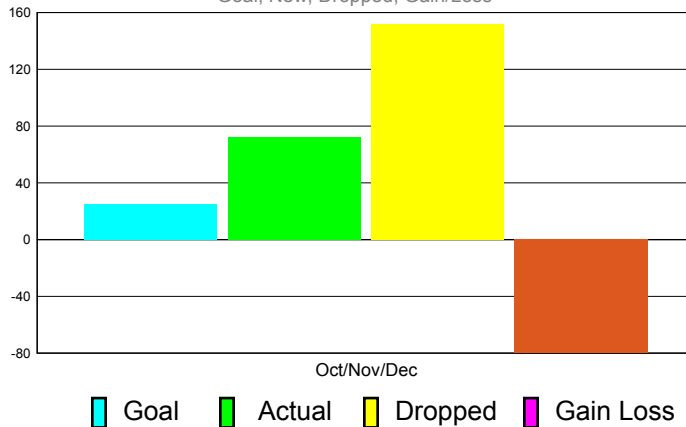

Membership Results 2011-2012

Goal, New, Dropped, Gain/Loss